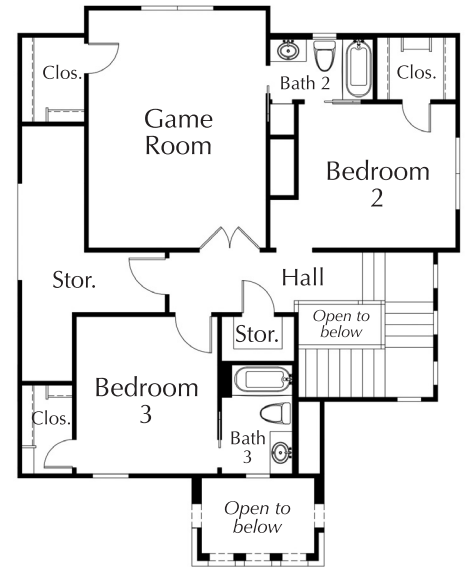

**Floorplan #3515**

**Lower Level**

**Dimensions** (in Square Feet)

Lower Level	2,514
Upper Level	1,001
Total	3,515
Garage	976
Porch	154
Covered Patio	230
Storage	149
<b>Total Building Area</b>	<b>5,024</b>

**Upper Level**

**Front Elevation #3515**