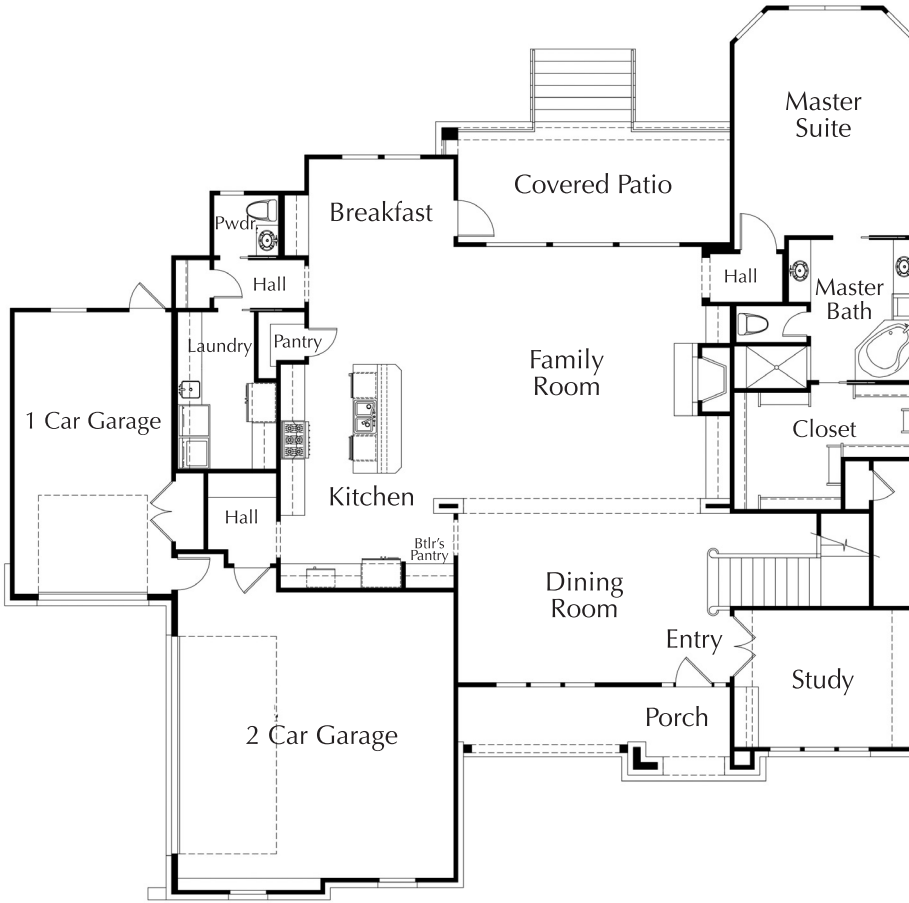

**Floorplan #3515**

**Lower Level**

**Dimensions** (in Square Feet)

Lower Level	2,514
Upper Level	1,001
Total	3,515
Garage	976
Porch	154
Covered Patio	230
Storage	149
<b>Total Building Area</b>	<b>5,024</b>

**Upper Level**

**Front Elevation #3515**